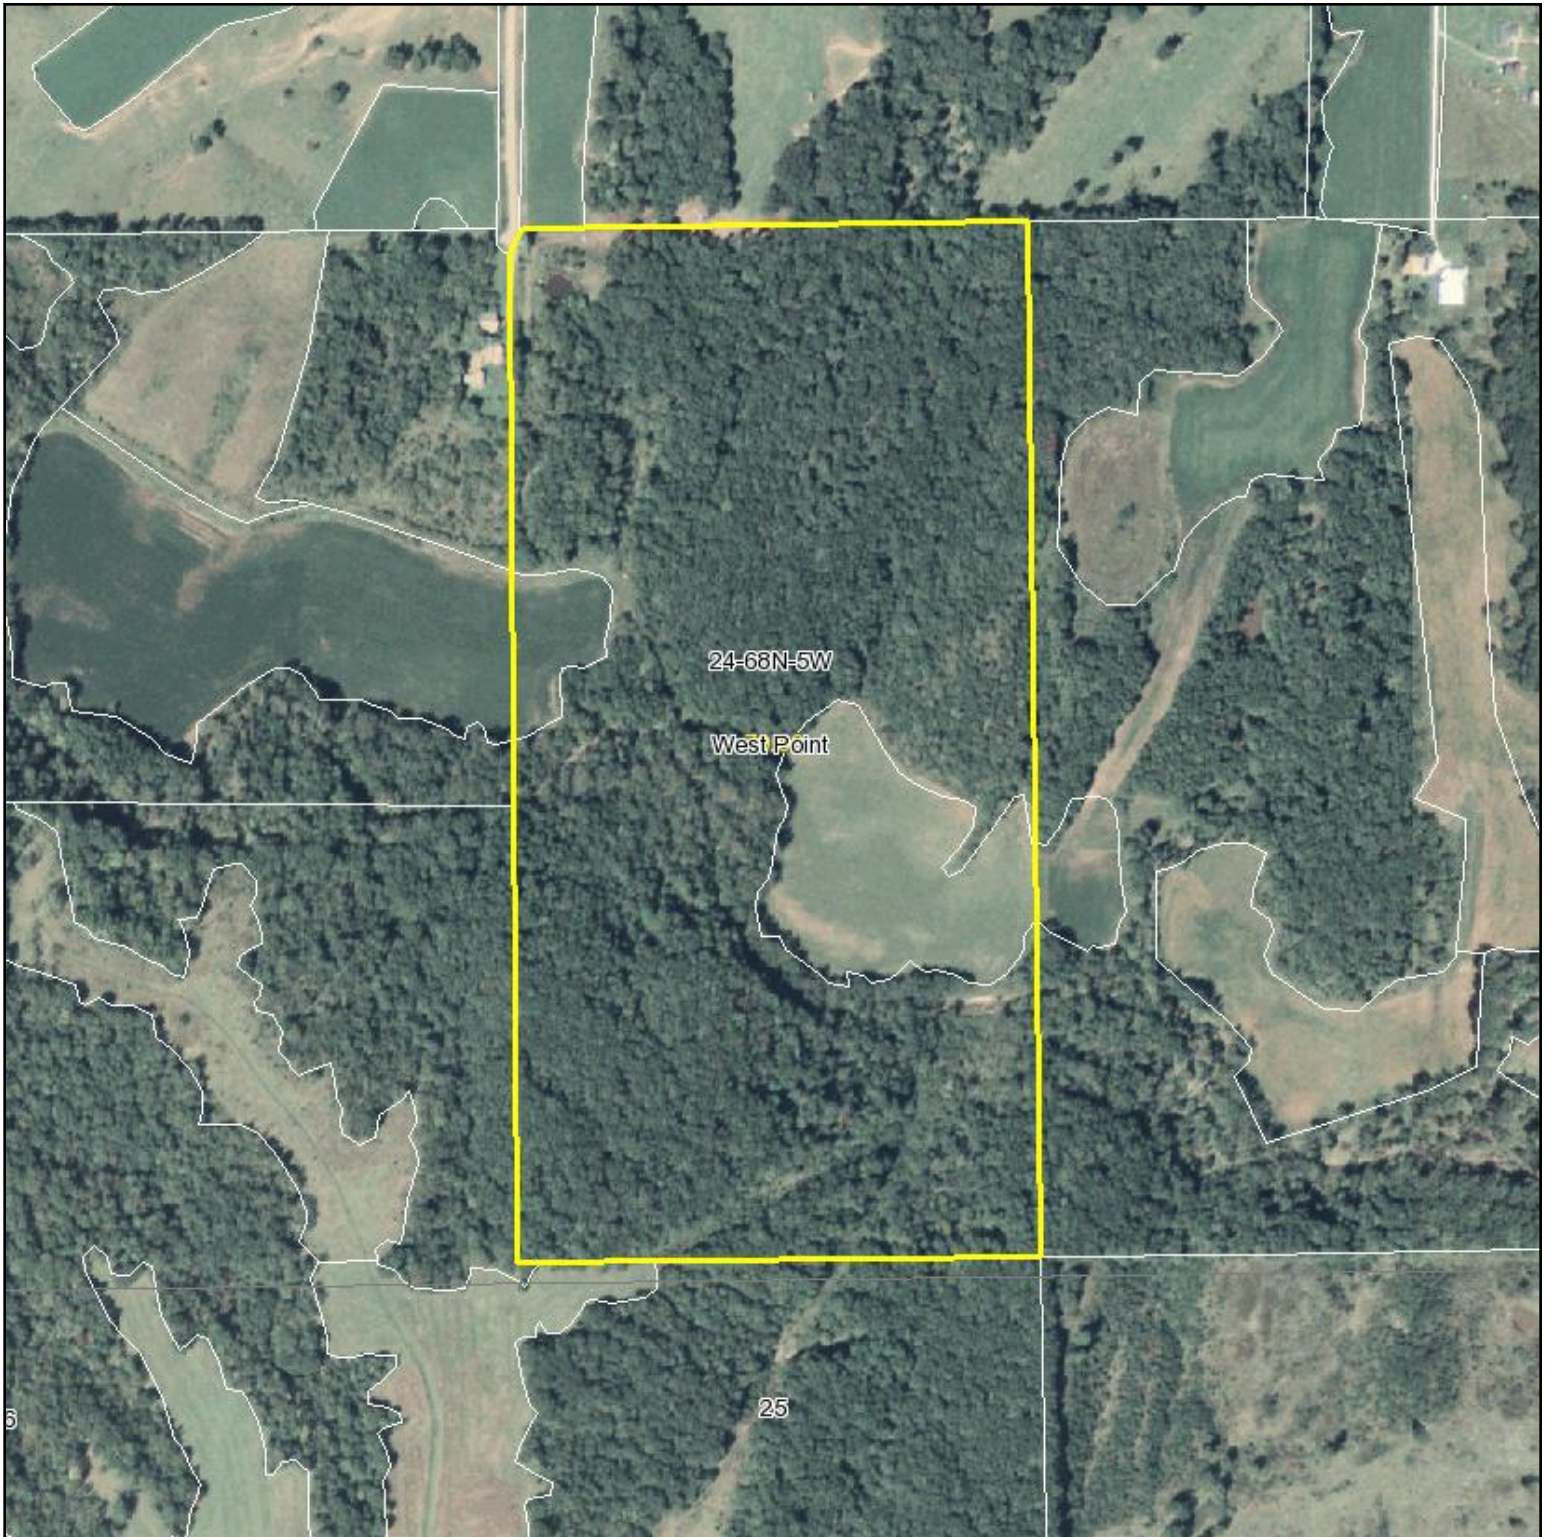

# Aerial Map

**Iowa Wildlife Habitat Services, LLC.**  
Iowa Land Sales and Management  
Call 641-919-9026 Today!

©AgriData, Inc. 2009  
www.AgriDataInc.com

**24-68N-5W**  
**Lee County**  
**Iowa**

map center: 40° 40' 15.59, 91° 23' 5.8

scale: 6801

12/29/2009