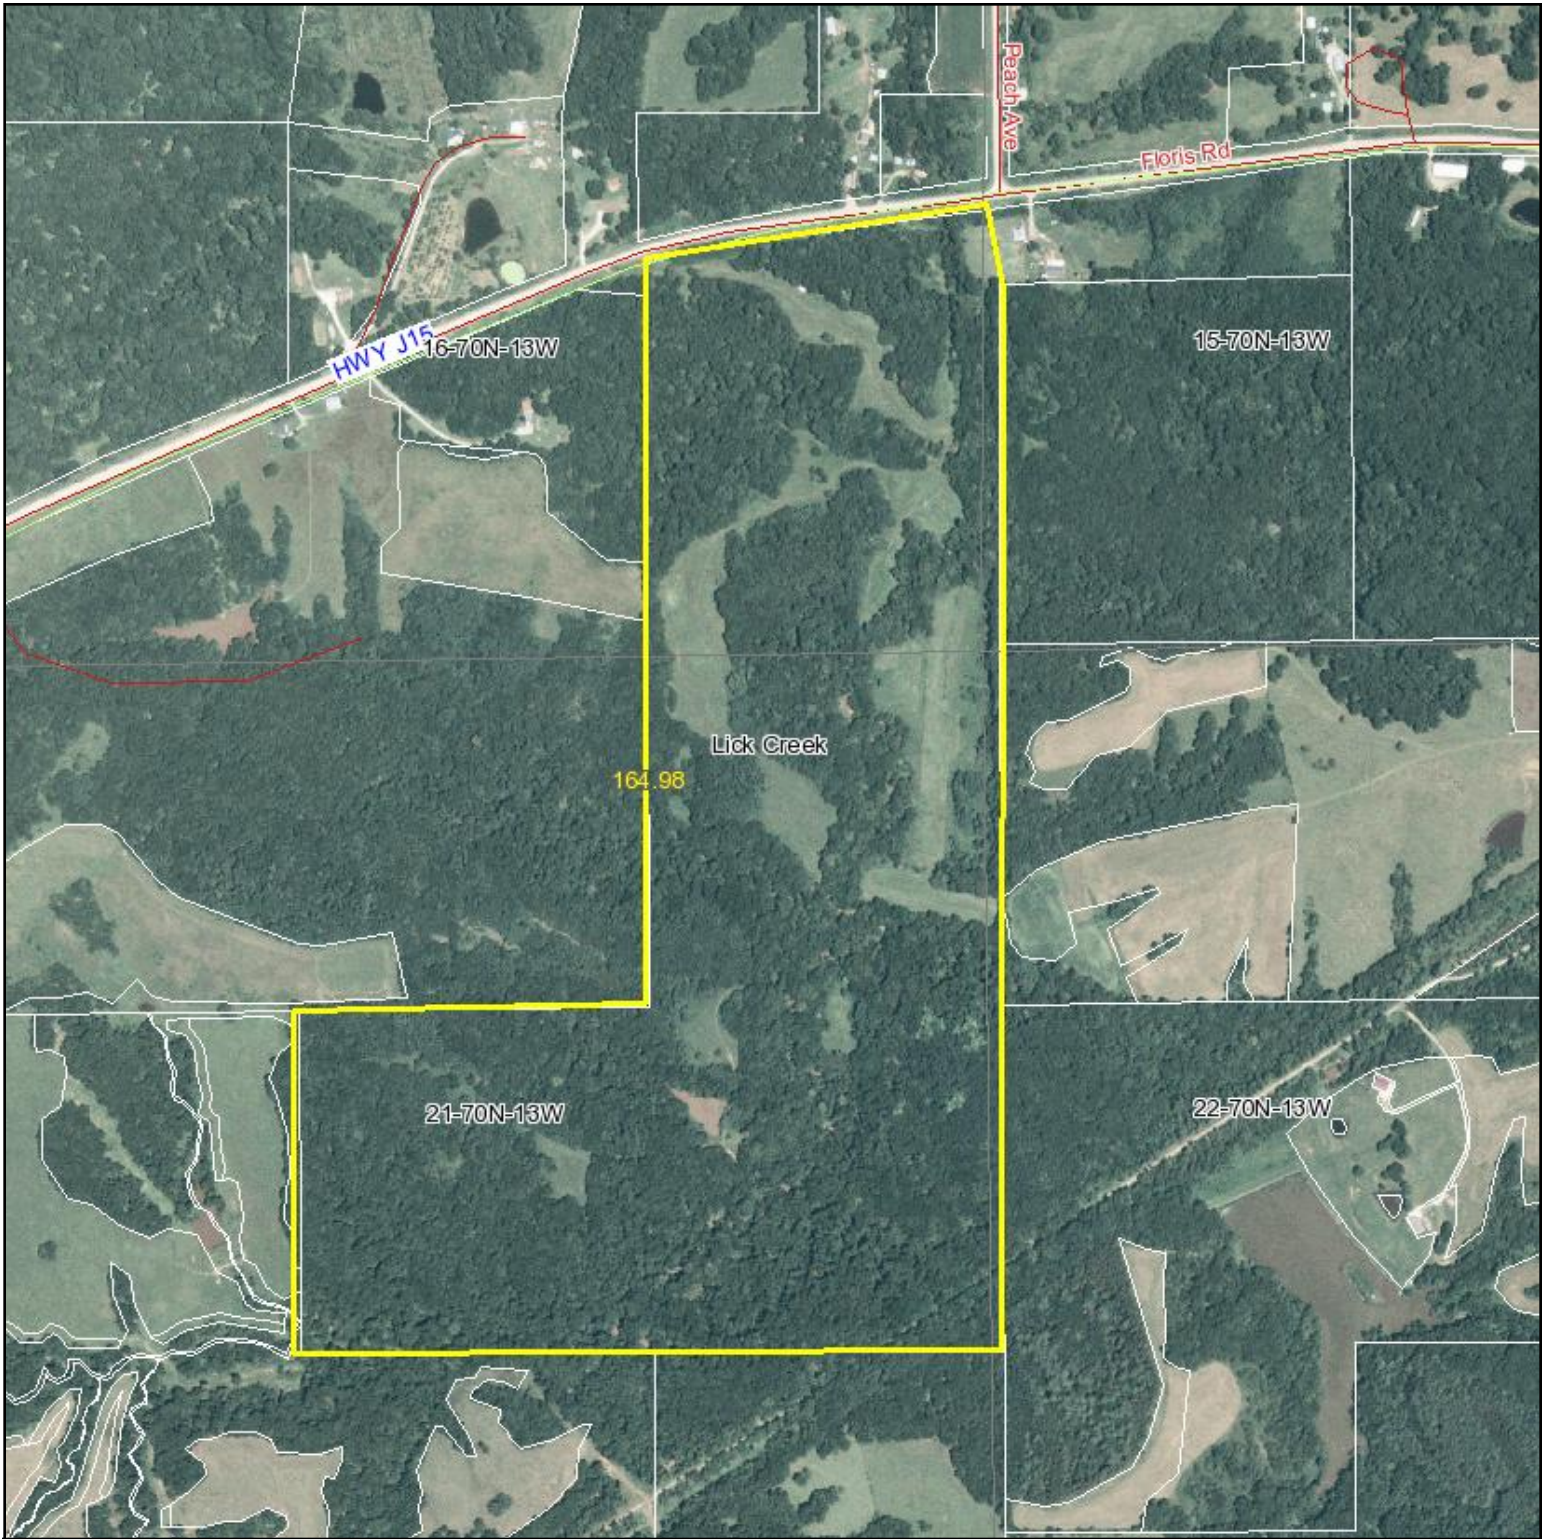

Aerial Map

Iowa Wildlife Habitat Services, LLC.
Iowa Land Sales and Management
Call 641-919-9026 Today! WWW.IOWAFHNS.COM

Maps provided by:
 surety
CUSTOMIZED ONLINE MAPPING

©AgriData, Inc. 2009
www.AgriDataInc.com

21-70N-13W
Davis County
Iowa

map center: 40° 51' 20.67, 92° 21' 17.4

scale: 9935

10/2/2009