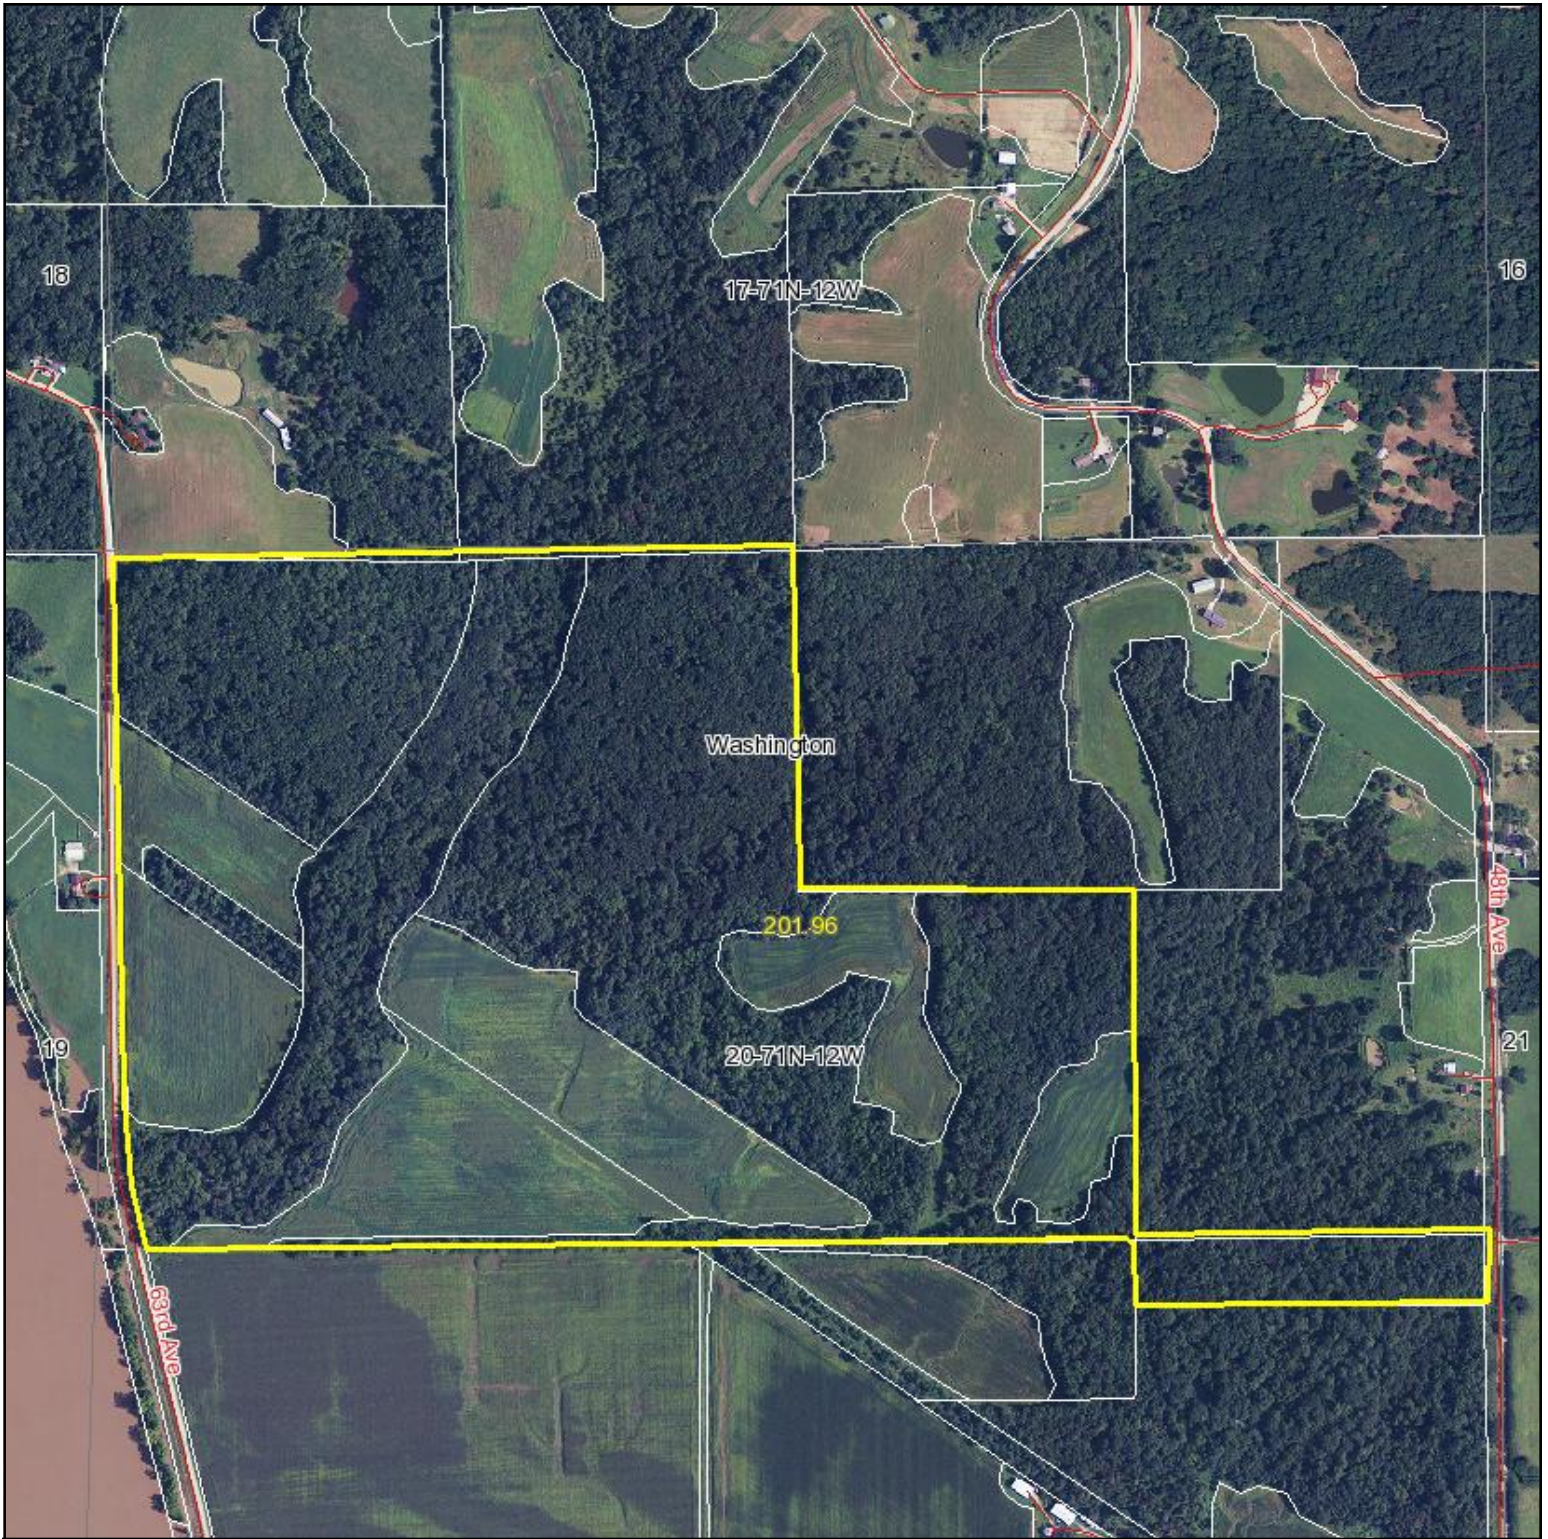

Aerial Map

Iowa Wildlife Habitat Services, LLC.
Iowa Land Sales and Management
Call 641-919-9026 Today!

Maps provided by:
 surety
CUSTOMIZED ONLINE MAPPING

©AgriData, Inc. 2011
www.AgriDataInc.com

20-71N-12W
Wapello County
Iowa

map center: 40° 56' 25.56, 92° 15' 55.39

scale: 10138

7/7/2011